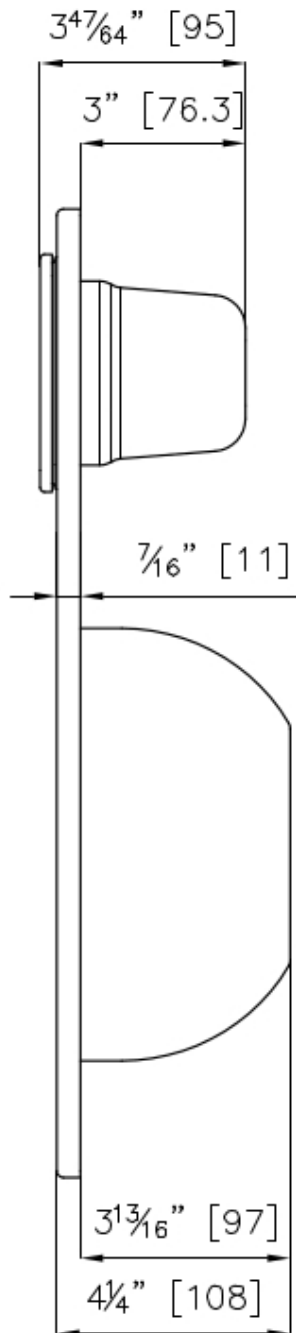

TECHNICAL DATA