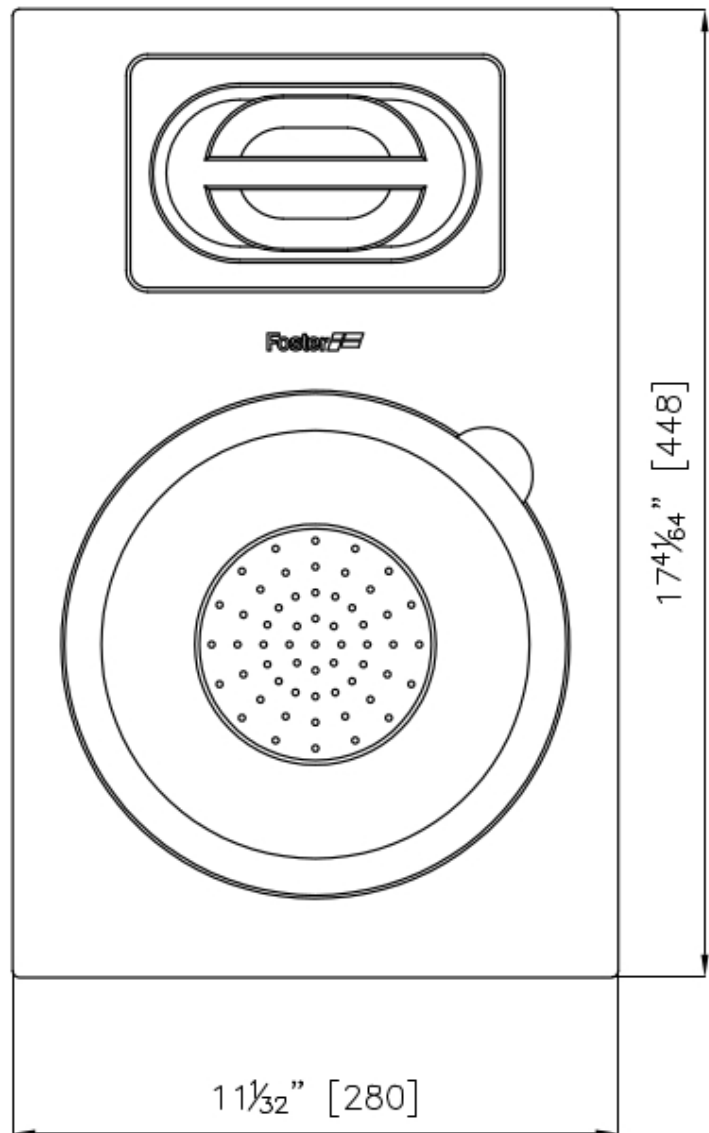

TECHNICAL DATA